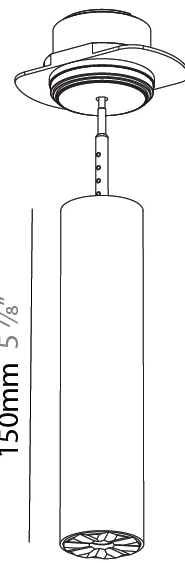

75mm 2 15/16"