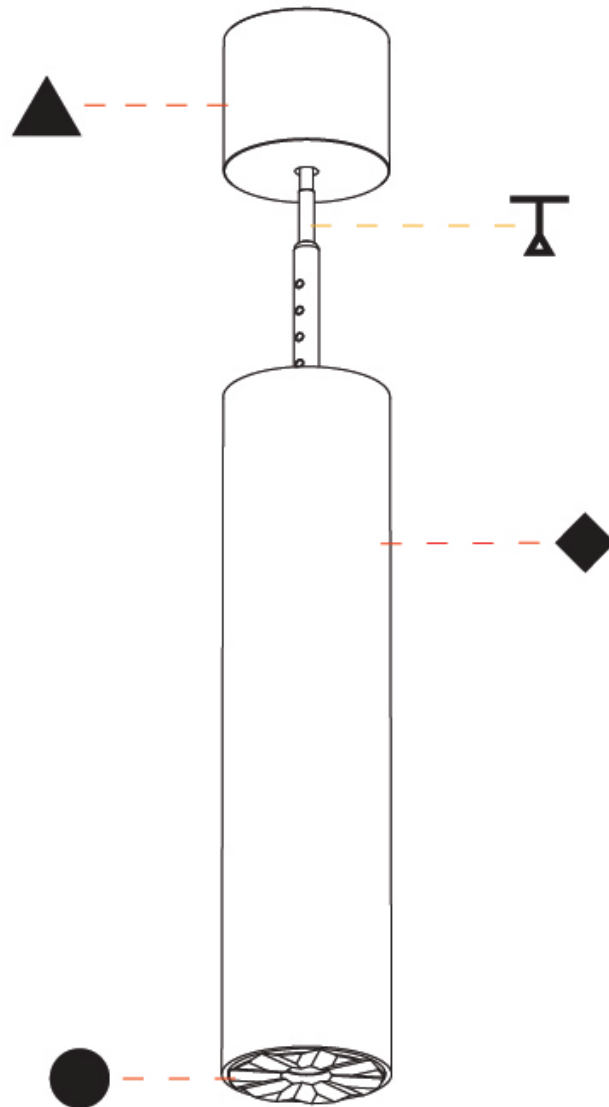

A300805-

PROJECT
TYPE
SPECIFIER
QUANTITY
DATE

A