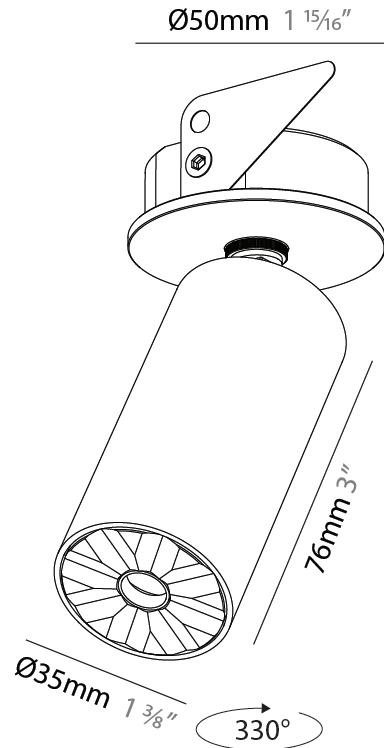

GENERAL

Series: Studio Collection
Subseries: Studio Collection 2
Partner: Prolicht
Division: Architectural
Installation: Recessed
Product Type: Spots
Mounting Location: Ceiling
Light Distribution: Direct

PHYSICAL

Aperture Sizes - Downlights: 1"
Shape: Cylinder
Diameter (mm): 35
Diameter (in): 1 3/8"
Height (mm): 76
Height (in): 3
Min. Recessing Depth (mm): 40
Min. Recessing Depth (in): 1 5/16"
Weight (kg): 0.157
Fixture Finish: [ALU / PBR](#)
Fixture Material: Extruded Aluminum
Cut-out Measurements: 45mm/1 3/4" Diameter

ELECTRICAL

Lamp Type: LED (Zhaga Standard)
Input Wattage (W): 6
Total Output Wattage (W): 5.4
Dimming: Tri-Mode (Non-Dimming and Phase Dimming (120Vac only) and 0-10V Dimming)
Driver Included: No
Driver Location: Remote
Driver Type: Constant Current - Universal
Driver Class: Class 2
Housing: ENCP3
Input Voltage (V): 120 - 277
Constant Current (MA): 500

LED

Color Temperature (°K): [2700 / 3000 / 3500 / 4000](#)
Max. Delivered Lumen (lm): 235 / 252 / 316 / 270
Nominal Lumen (lm): 372 / 399 / 500 / 427
CRI: >90 CRI
Lamp Life (hrs): 50000

OPTICAL

Beam Angle: [34 / 52](#)
Adjustability: Rotational 330°; Tilt 90°

RATINGS AND CERTIFICATIONS

Certified By: CSA Certified to UL and CSA Standards
IP rating: IP40